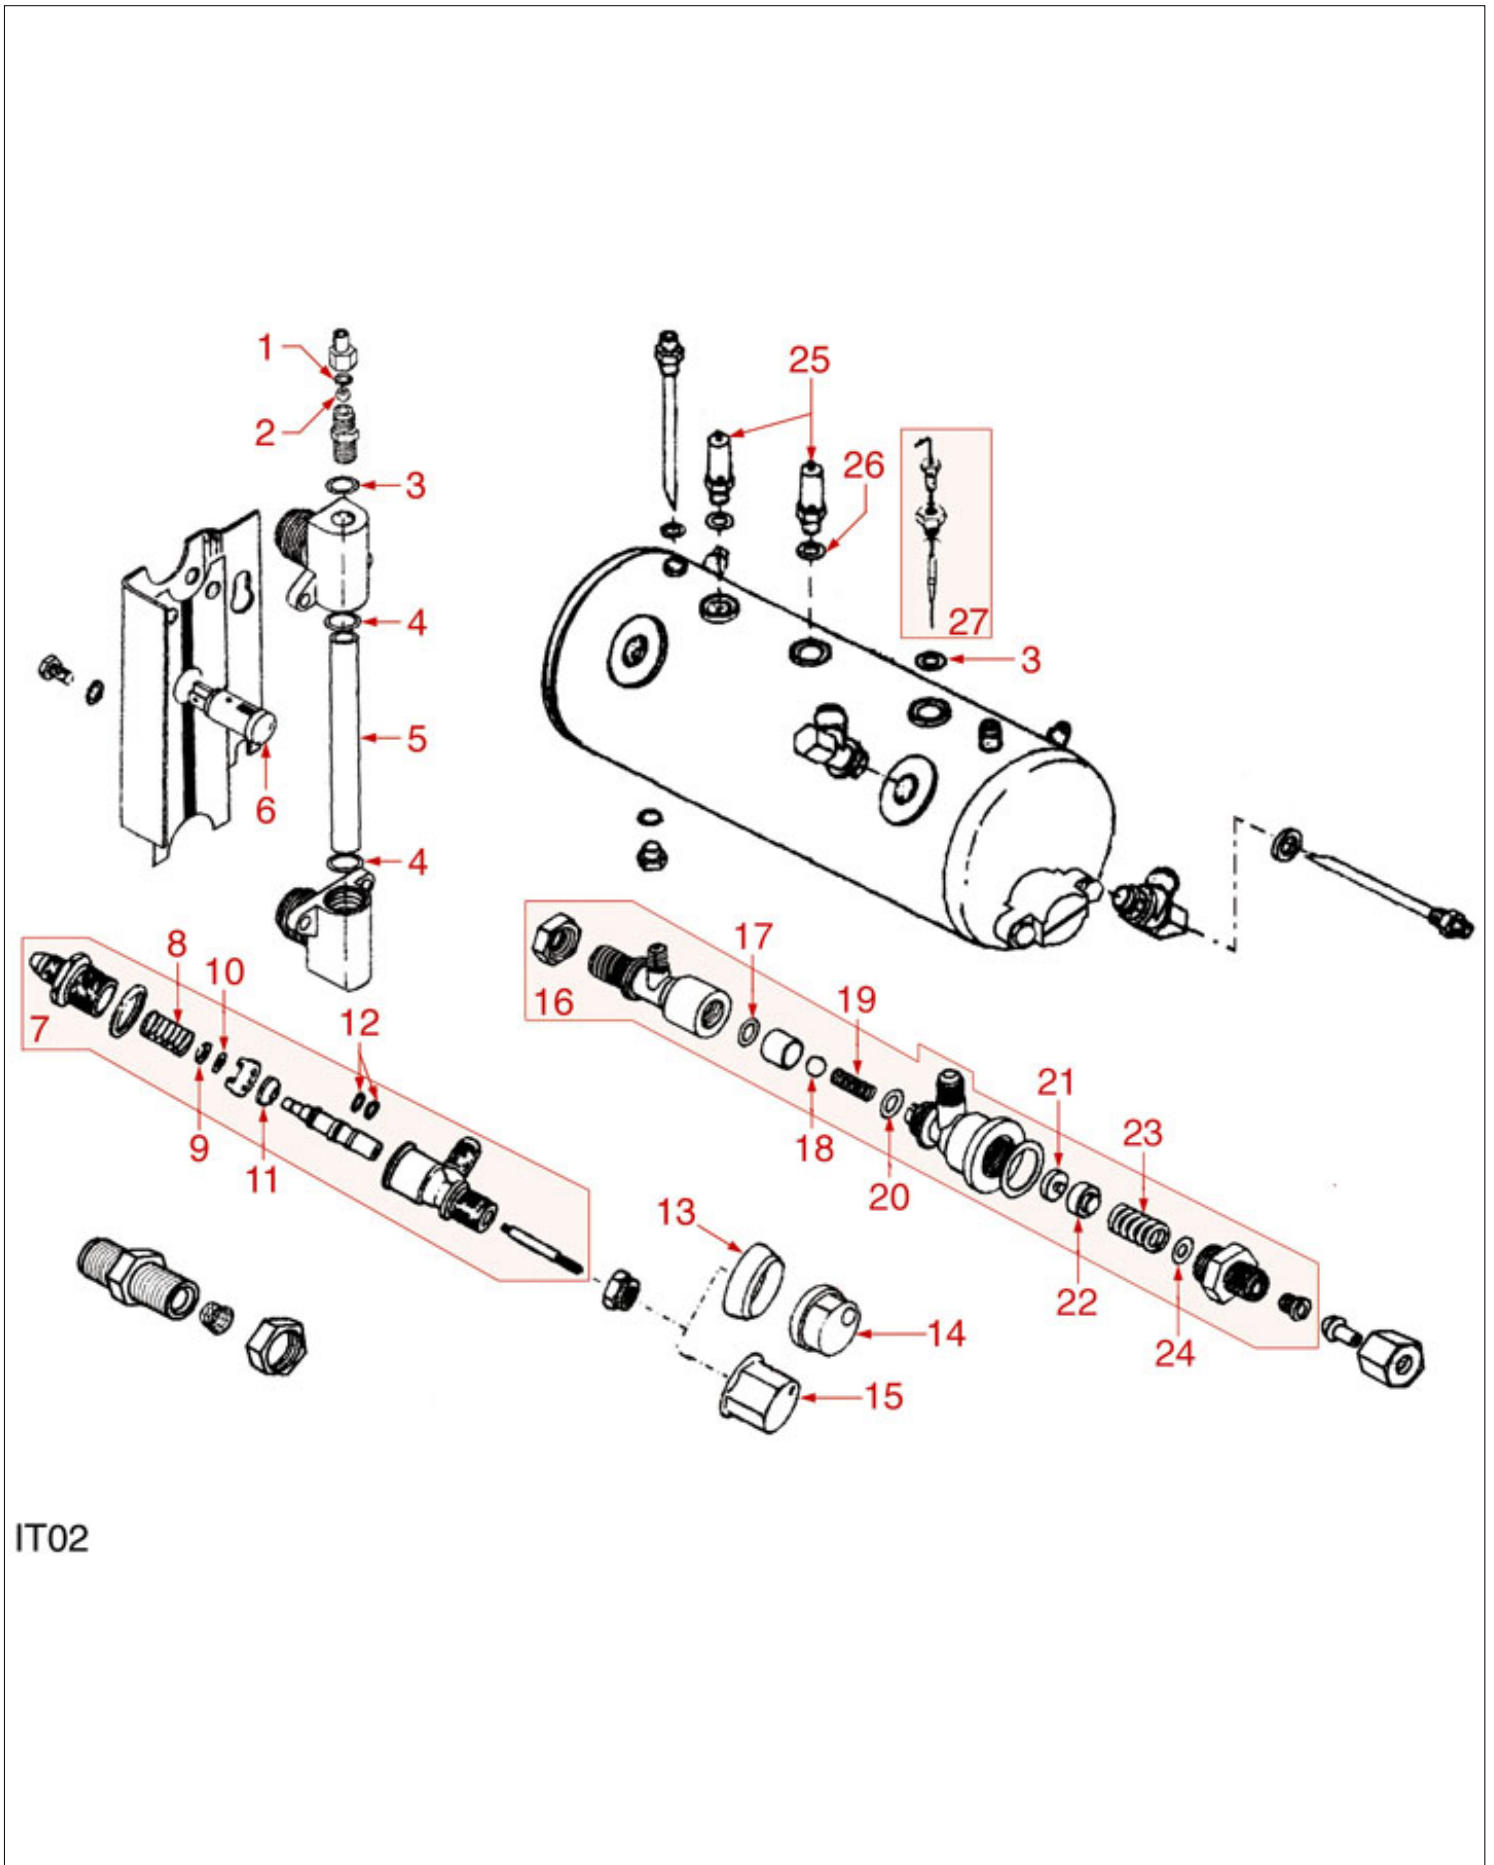

BOILER AND ACCESSORIES

IT02

ITALCREM

Position	LF code no.	Description
1	1186611	O-RING 02025 RED SILICONE
2	1323003	STAINLESS STEEL BALL $\varnothing$ 8 mm
3	1186232	COPPER FLAT GASKET $\varnothing$ 19x13.5x1.5 mm
4	1186236	O-RING 03043 VITON
5	1520562	LEVEL GLASS $\varnothing$ 11x108 mm
6	1221301	RED INDICATOR LAMP 250V
7	1348306	WATER INLET TAP
8	1250536	SPRING $\varnothing$ 13x42 mm
9	1186330	BRASS WASHER $\varnothing$ 6x3x0.5 mm
10	1186330	BRASS WASHER $\varnothing$ 6x3x0.5 mm
11	1186128	CONICAL EPDM SEAL $\varnothing$ 12x4x4 mm
12	1186252	O-RING R3 EPDM
13	1241487	HANDLE RING
14	1241376	WATER INLET TAP KNOB GREY
15	1241408	WATER INLET TAP KNOB
16	1523526	EXPANSION AND NON-RETURN VALVE
17	1186422	O-RING 0108 EPDM
18	1323415	STAINLESS STEEL BALL $\varnothing$ 11 mm
19	1250202	NON-RETURN VALVE SPRING $\varnothing$ 8x30 mm
20	1186346	O-RING 02043 EPDM
21	1186129	FLAT EPDM GASKET $\varnothing$ 15/6x10 mm
22	1186131	GASKET HOLDER FOR TAP
23	1250517	SPRING $\varnothing$ 15.5x29 mm
24	1186239	COPPER FLAT GASKET $\varnothing$ 13x6x1 mm
25	1523535	BOILER VALVE $\varnothing$ 3/8" M
26	1186201	TEFLON FLAT GASKET $\varnothing$ 21x16.8x2 mm
27	3341011	LEVEL PROBE $\varnothing$ 1/4" M - 140 mm