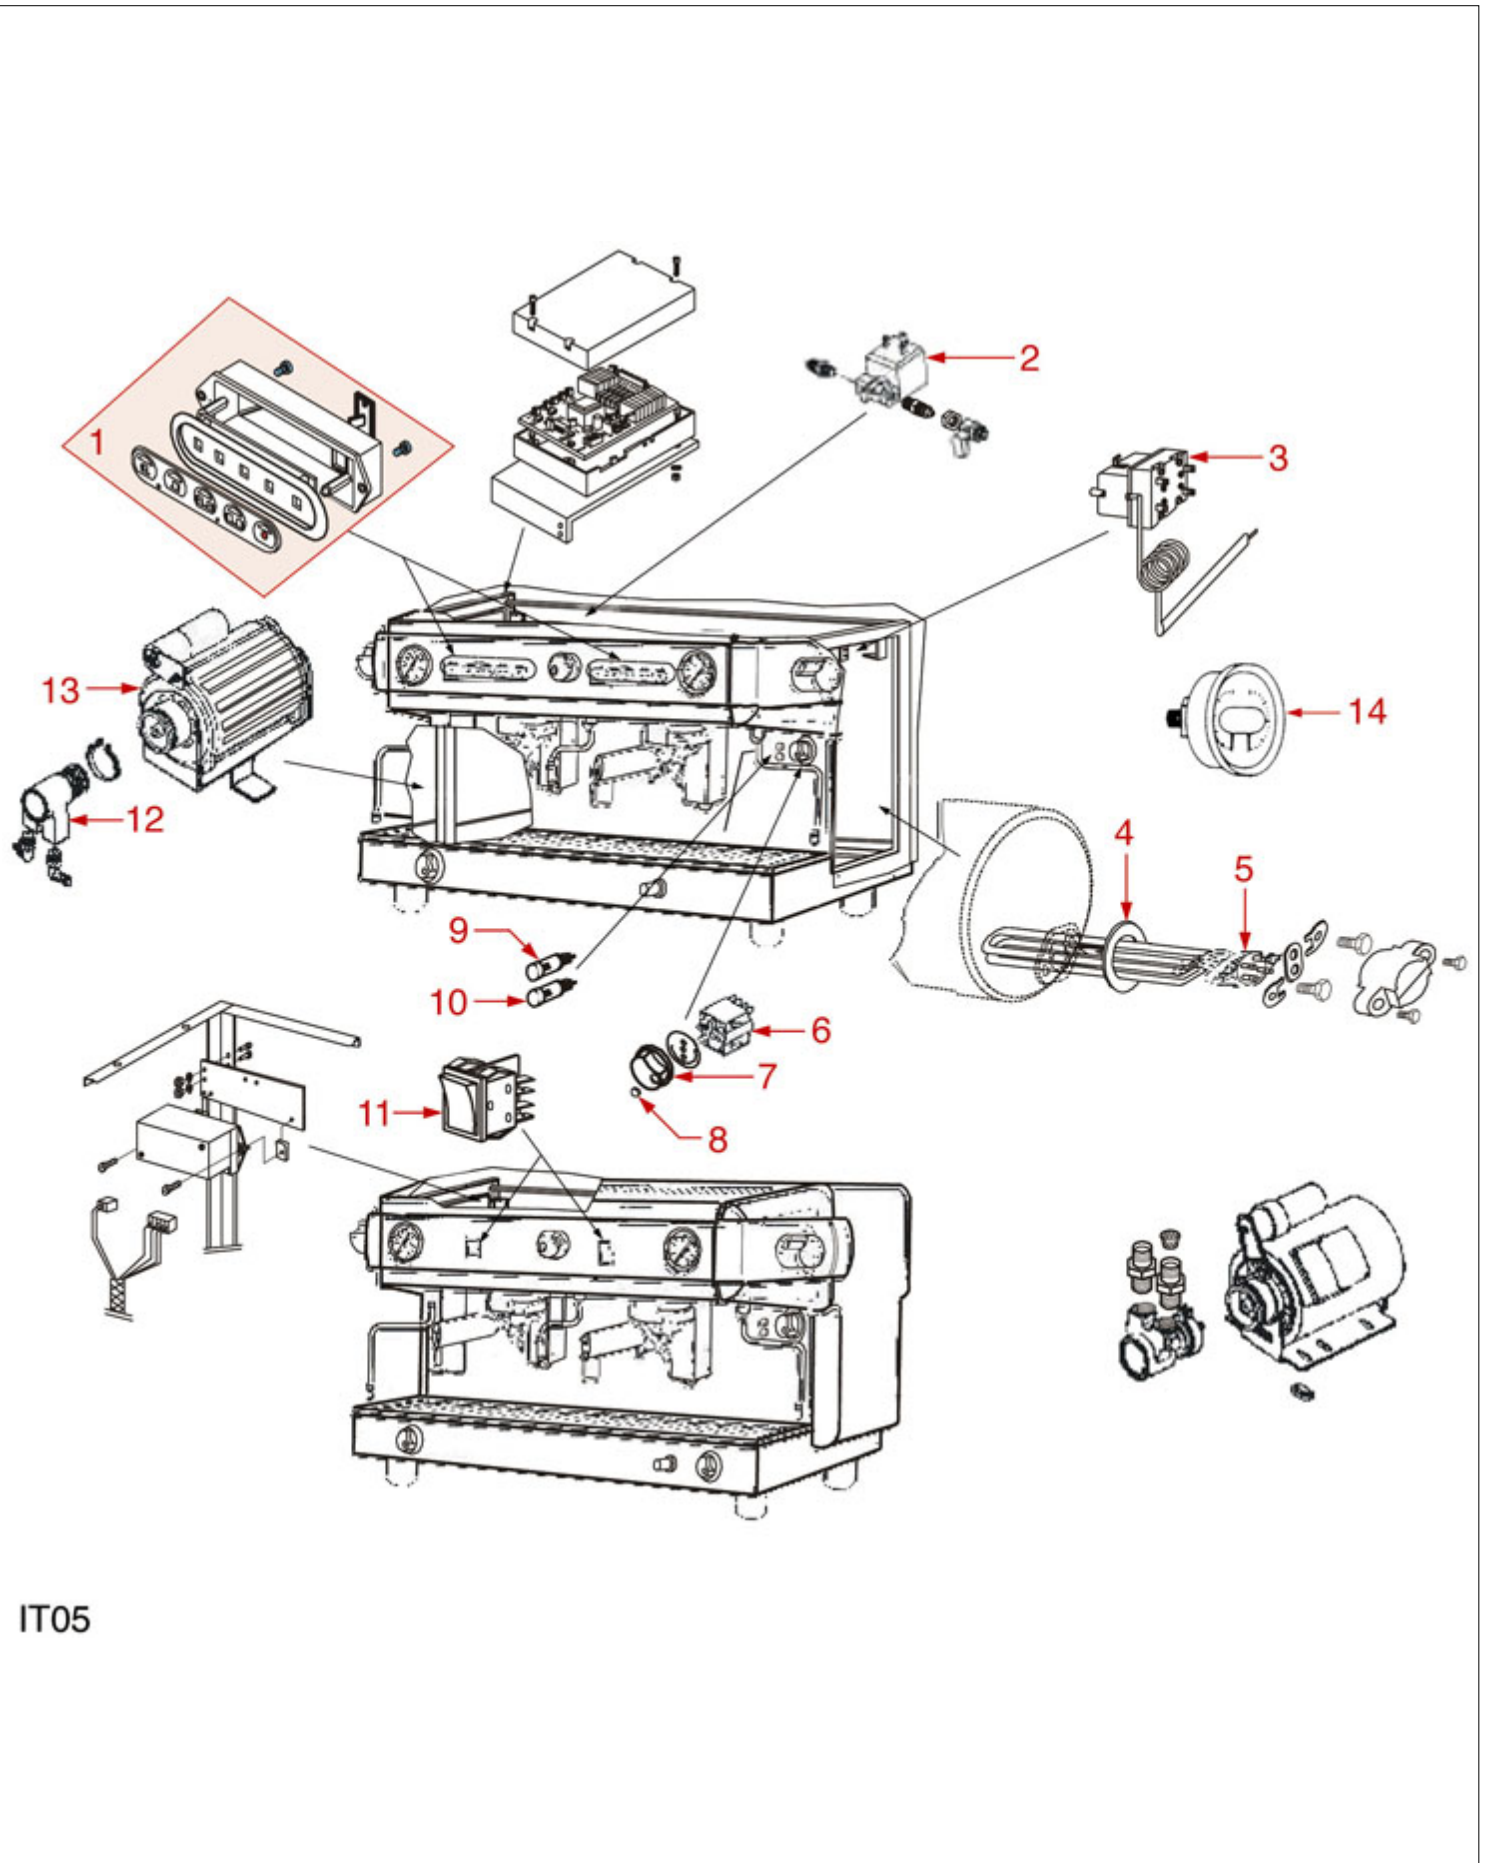

ACCESSORIES

IT04

ITALCREM

Position	LF code no.	Description
1	1250101	FILTER BLOCKING SPRING \varnothing 1,00 mm INOX
2	1165022	FILTER HOLDER COFFEE MACHINES
3	1241483	FILTER HOLDER HANDLE M12
4	1022502	DOUBLE SPOUT \varnothing 3/8"
5	1022503	STRAIGHT SINGLE SPOUT \varnothing 3/8"
6	1022501	SINGLE SPOUT \varnothing 3/8"
7	1165036	FILTER HOLDER COFFEE MACHINES
8	1241482	FILTER HOLDER HANDLE
9	1528531	HANDLE SCREW
10	1160061	2 CUPS FILTER 12 gr
10	1160063	2 CUPS FILTER 14 gr
11	1160339	BLIND FILTER
12	1160060	1 CUP FILTER 6 gr
12	1160062	1 CUP FILTER 7 gr

ELECTRIC COMPONENTS

IT05

ITALCREM

Position	LF code no.	Description
1	1319080	PUSH-BUTTON PANEL 5 BUTTONS
2	1120308	2-WAY SOLENOID VALVE SIRAI 230V 50Hz
3	1444509	THREE-PHASE THERMOSTAT 169°C
4	1186179	TEFLON FLAT GASKET \varnothing 57x42x3 mm
5	1755107	HEATING ELEMENT 2600W 220V
5	1755108	HEATING ELEMENT 3700W 220V
5	1755109	HEATING ELEMENT 5000W 220V
6	1319031	SELECTOR SWITCH 0-2 POSITIONS 16A 250V
7	1241430	KNOB \varnothing 42 mm
8	1241378	SILK SCREEN PRINTING FLASH F.HANDLE
9	1221302	ORANGE INDICATOR LAMP 250V
10	1221301	RED INDICATOR LAMP 250V
11	1319035	WHITE BIPOLAR SWITCH 16A 250V
12	1330002	ROTARY VANE PUMP ROTOFLOW \varnothing 3/8" NPT
13	1240702	MOTOR RPM WITH CLAMP CONNECTION 165W
14	1245562	BOILER-PUMP PRESSURE GAUGE \varnothing 60 mm