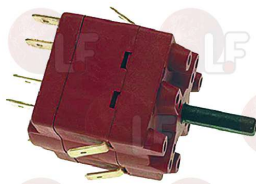

Rotary switches

1319031 SELECTOR SWITCH 0-2 POSITIONS 16A 250V
D-shaped shaft 6x4.6 mm
for Coffee machine (FUTURMAT-ARIETE) ARIETE