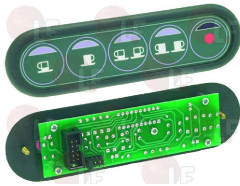

1319065 PUSH-BUTTON PANEL 5 BUTTONS

ITALCREM 08272205

Suitable for:

1319076 PUSH-BUTTON PANEL 5 BUTTONS

ITALCREM 08330700

1319080 PUSH-BUTTON PANEL 5 BUTTONS

ITALCREM 0681/060101

1319035 WHITE BIPOLAR SWITCH 16A 250V
silk-screen printing "coffee cup"
mounting hole 22x30 mm