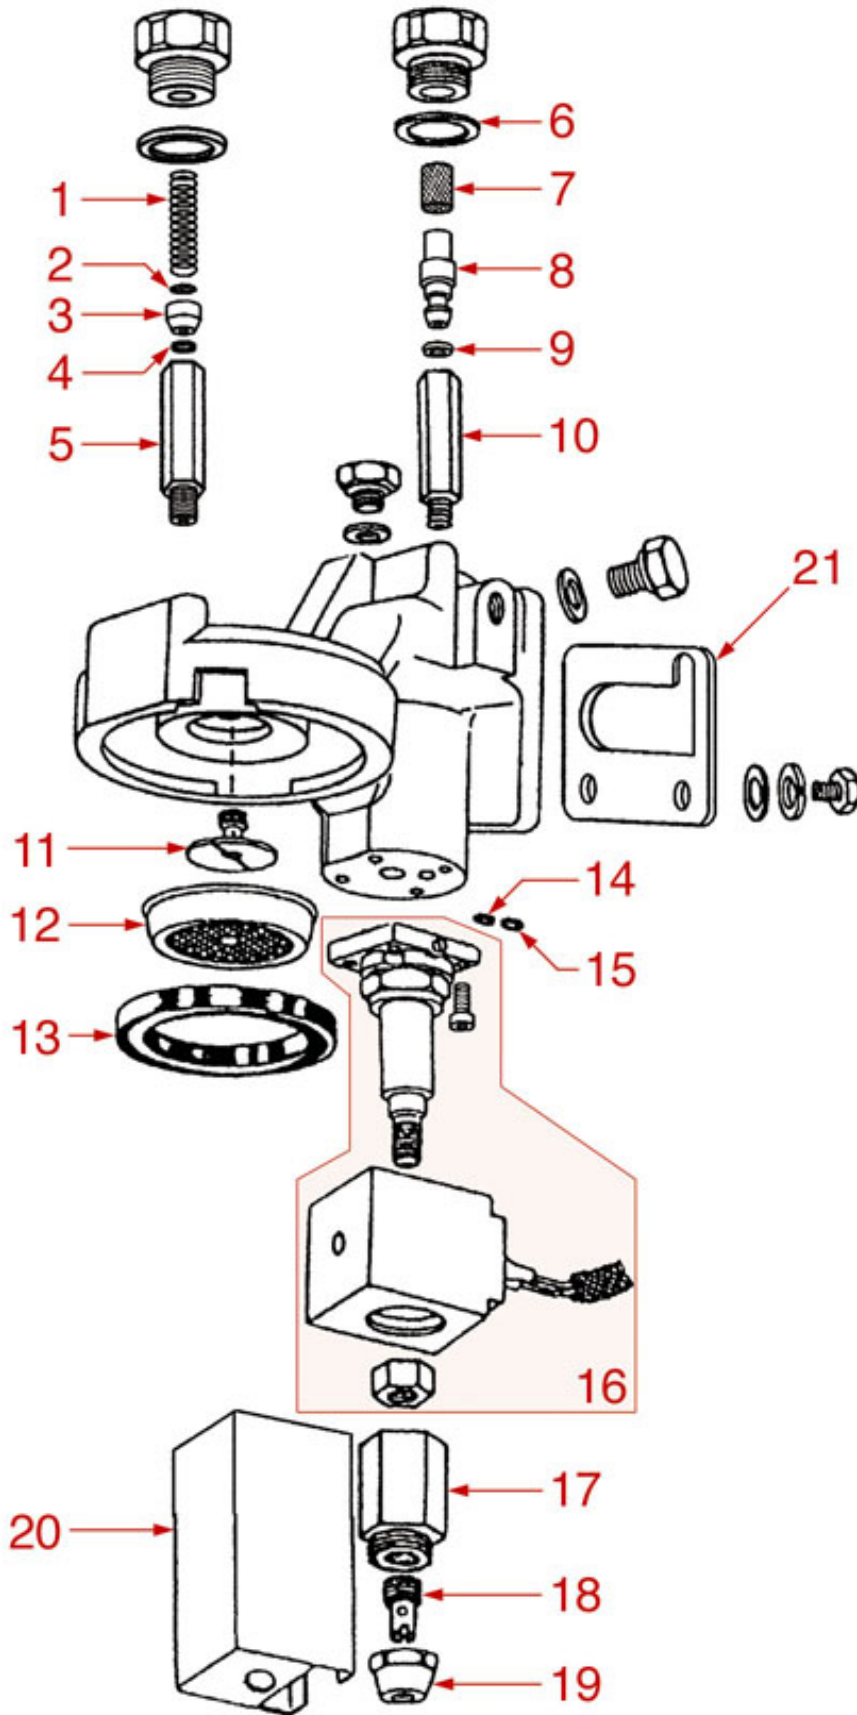

SOLENOID ASSEMBLY

IT07

ITALCREM

Position	LF code no.	Description
1	1250402	JET SPRING $\varnothing$ 7x28 mm
2	1160311	WATER FILTER $\varnothing$ 7 mm
3	1501531	NOZZLE $\varnothing$ 8 HOLE $\varnothing$ 0.7 mm
4	1186252	O-RING R3 EPDM
5	1324051	SHORT PIN M6
5	1324052	SHORT PIN M8
6	1186201	TEFLON FLAT GASKET $\varnothing$ 21x16.8x2 mm
6	1186620	COPPER FLAT GASKET $\varnothing$ 22x17x1.5 mm
7	1160507	WATER FILTER $\varnothing$ 8.5x15 mm
8	1501570	NOZZLE GROUP
9	1186514	O-RING 02015 SILICON
10	1324085	INJECTOR SUPPORT
11	1501565	GROUP SPRAY NOZZLE $\varnothing$ 21 mm M5x1
12	1081016	SHOWER SCREEN $\varnothing$ 60 mm
13	1186722	FILTER HOLDER GASKET $\varnothing$ 73x57x8 mm
13	1186723	FILTER HOLDER GASKET $\varnothing$ 73x57x8.5 mm
13	1186724	FILTER HOLDER GASKET $\varnothing$ 73x57x9 mm
14	1186611	O-RING 02025 RED SILICONE
15	1186612	O-RING 02025 VITON
16	1120476	3-WAY SOLENOID VALVE PARKER 230V 50/60Hz
17	1349404	OUTLET FITTING
18	1349405	DRAIN JET SWIRL
19	1349403	DRAIN CHROMIUM-PLATED FITTING
20	1201572	MANUAL SOLENOID COVER