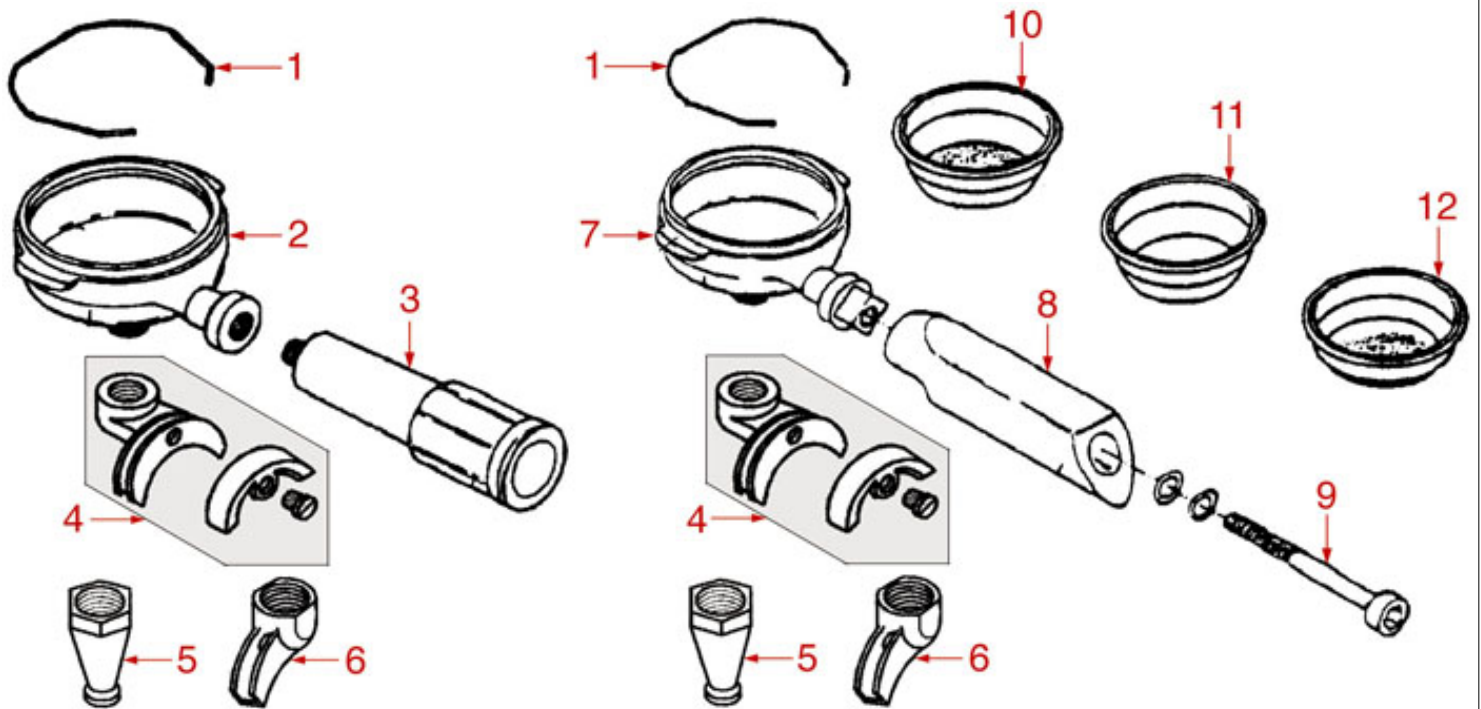

ACCESSORIES

IT04

ITALCREM

Position	LF code no.	Description
1	1250101	FILTER BLOCKING SPRING $\varnothing$ 1,00 mm INOX
2	1165022	FILTER HOLDER COFFEE MACHINES
3	1241483	FILTER HOLDER HANDLE M12
4	1022502	DOUBLE SPOUT $\varnothing$ 3/8"
5	1022503	STRAIGHT SINGLE SPOUT $\varnothing$ 3/8"
6	1022501	SINGLE SPOUT $\varnothing$ 3/8"
7	1165036	FILTER HOLDER COFFEE MACHINES
8	1241482	FILTER HOLDER HANDLE
9	1528531	HANDLE SCREW
10	1160061	2 CUPS FILTER 12 gr
10	1160063	2 CUPS FILTER 14 gr
11	1160339	BLIND FILTER
12	1160060	1 CUP FILTER 6 gr
12	1160062	1 CUP FILTER 7 gr