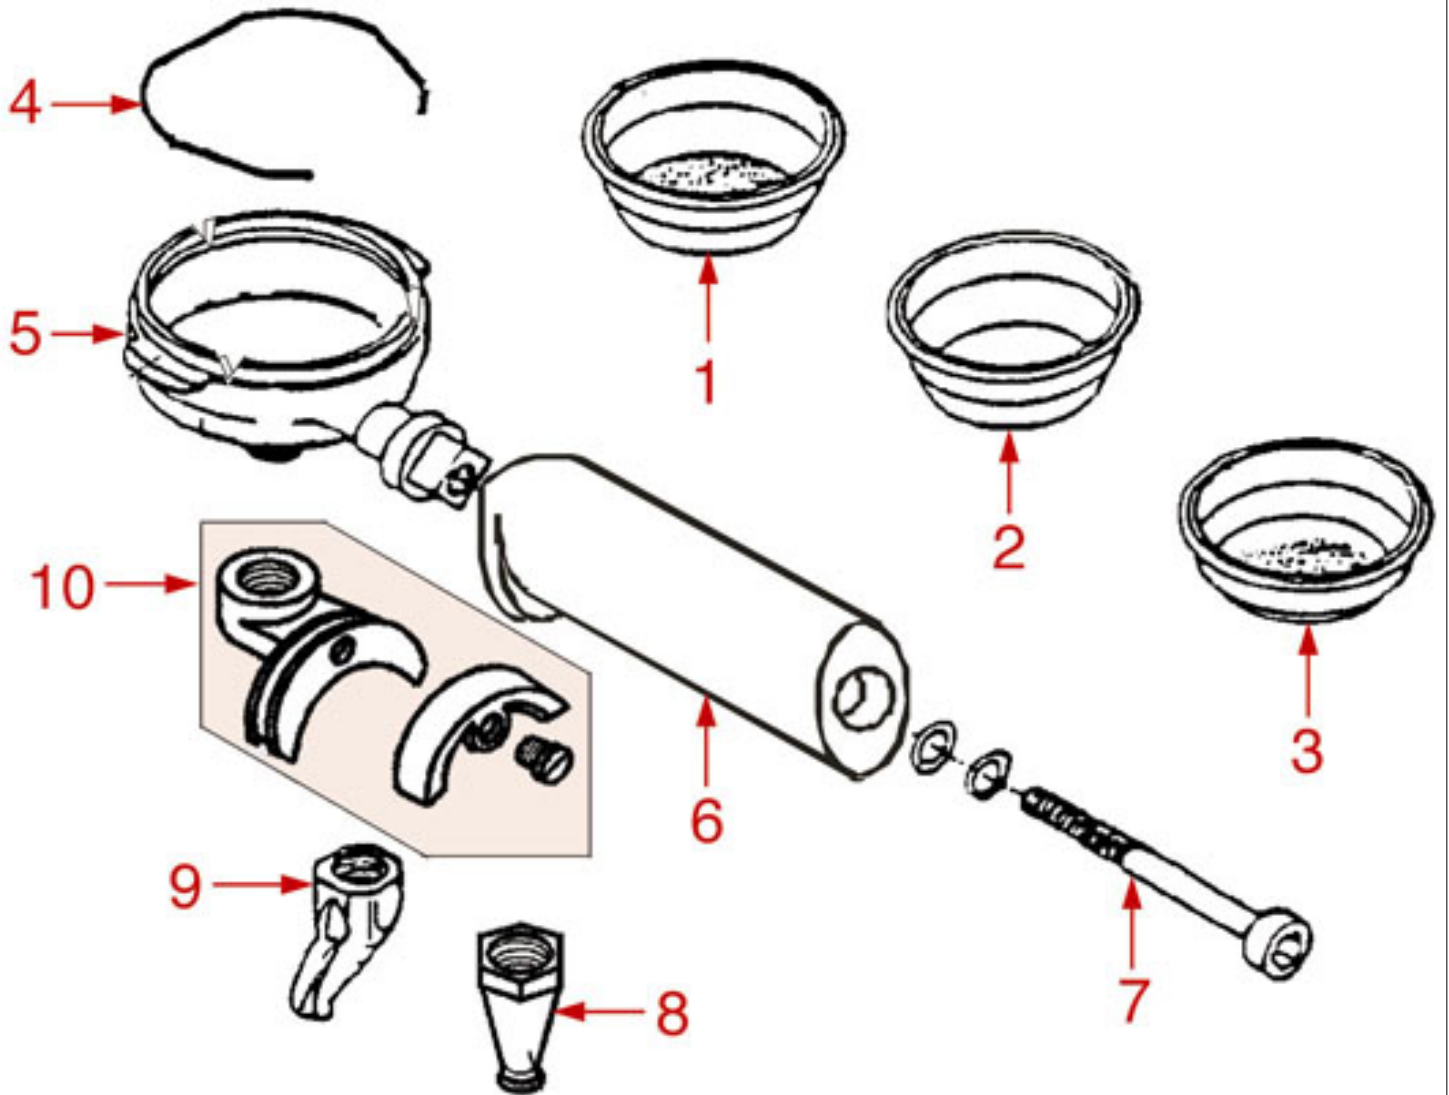

ACCESSORIES

IT06

ITALCREM

Position	LF code no.	Description
1	1160061	2 CUPS FILTER 12 gr
1	1160063	2 CUPS FILTER 14 gr
2	1160339	BLIND FILTER
3	1160060	1 CUP FILTER 6 gr
3	1160062	1 CUP FILTER 7 gr
4	1250101	FILTER BLOCKING SPRING $\varnothing$ 1,00 mm INOX
5	1165036	FILTER HOLDER COFFEE MACHINES
7	1528531	HANDLE SCREW
8	1022503	STRAIGHT SINGLE SPOUT $\varnothing$ 3/8"
9	1022501	SINGLE SPOUT $\varnothing$ 3/8"
10	1022502	DOUBLE SPOUT $\varnothing$ 3/8"