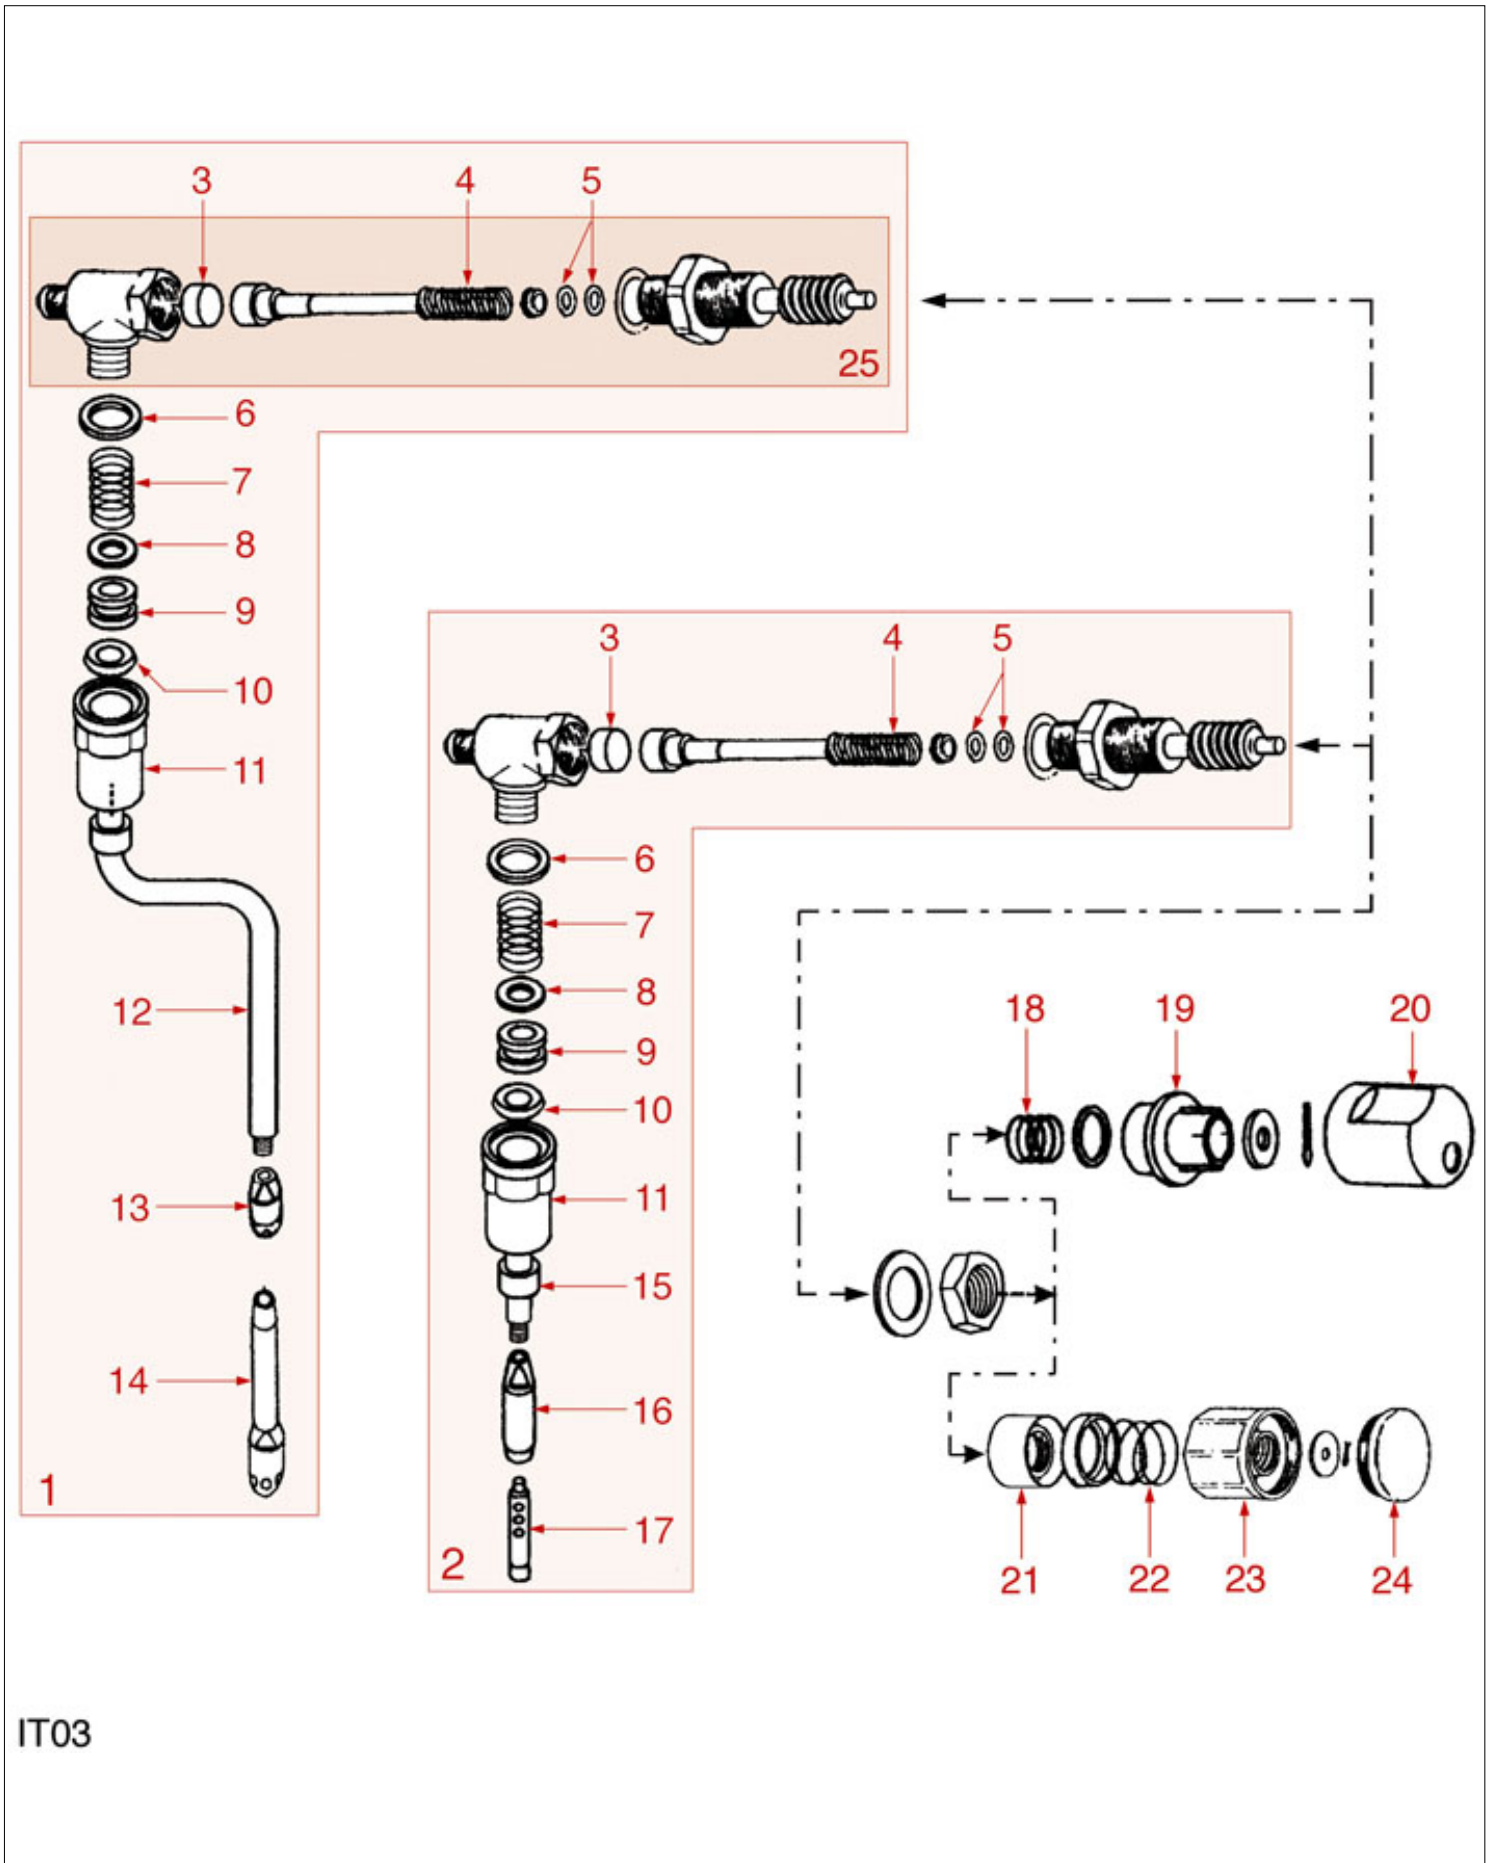

WATER/STEAM TAP

IT03

ITALCREM

Position	LF code no.	Description
1	1348472	STEAM TAP ASSEMBLY
2	1348473	WATER TAP ASSEMBLY
3	1186442	BLIND GASKET $\varnothing$ 12x5.8 mm SILICONE
4	1250415	TAP SPRING $\varnothing$ 10x32 mm
5	1186612	O-RING 02025 VITON
6	1186314	TEFLON FLAT GASKET $\varnothing$ 22x17x2 mm
7	1250549	SPRING $\varnothing$ 11x25 mm
8	1186283	BRASS WASHER $\varnothing$ 15x7x2.5 mm.
9	1186176	CONICAL TEFLON SEAL $\varnothing$ 15x8x7 mm
10	1186346	O-RING 02043 EPDM
11	1348476	NUT FOR WATER/STEAM PIPE
12	1449853	STEAM PIPE COMPLETE
13	1449336	STEAM NOZZLE
15	1449854	FITTING FOR WATER PIPE
16	1449855	WATER PIPE NOZZLE M8 $\varnothing$ 18 mm
17	1449858	WATER PIPE NOZZLE
18	1250510	HANDLE SPRING $\varnothing$ 29x30 mm
19	1241371	HANDLE RING
20	1241372	WATER/STEAM TAP KNOB
21	1241481	HANDLE RING
22	1250179	HANDLE SPRING $\varnothing$ 34x34 mm
23	1241402	WATER/STEAM TAP HANDLE
24	1241405	KNOB RING NUT
25	1348477	WATER/STEAM TAP