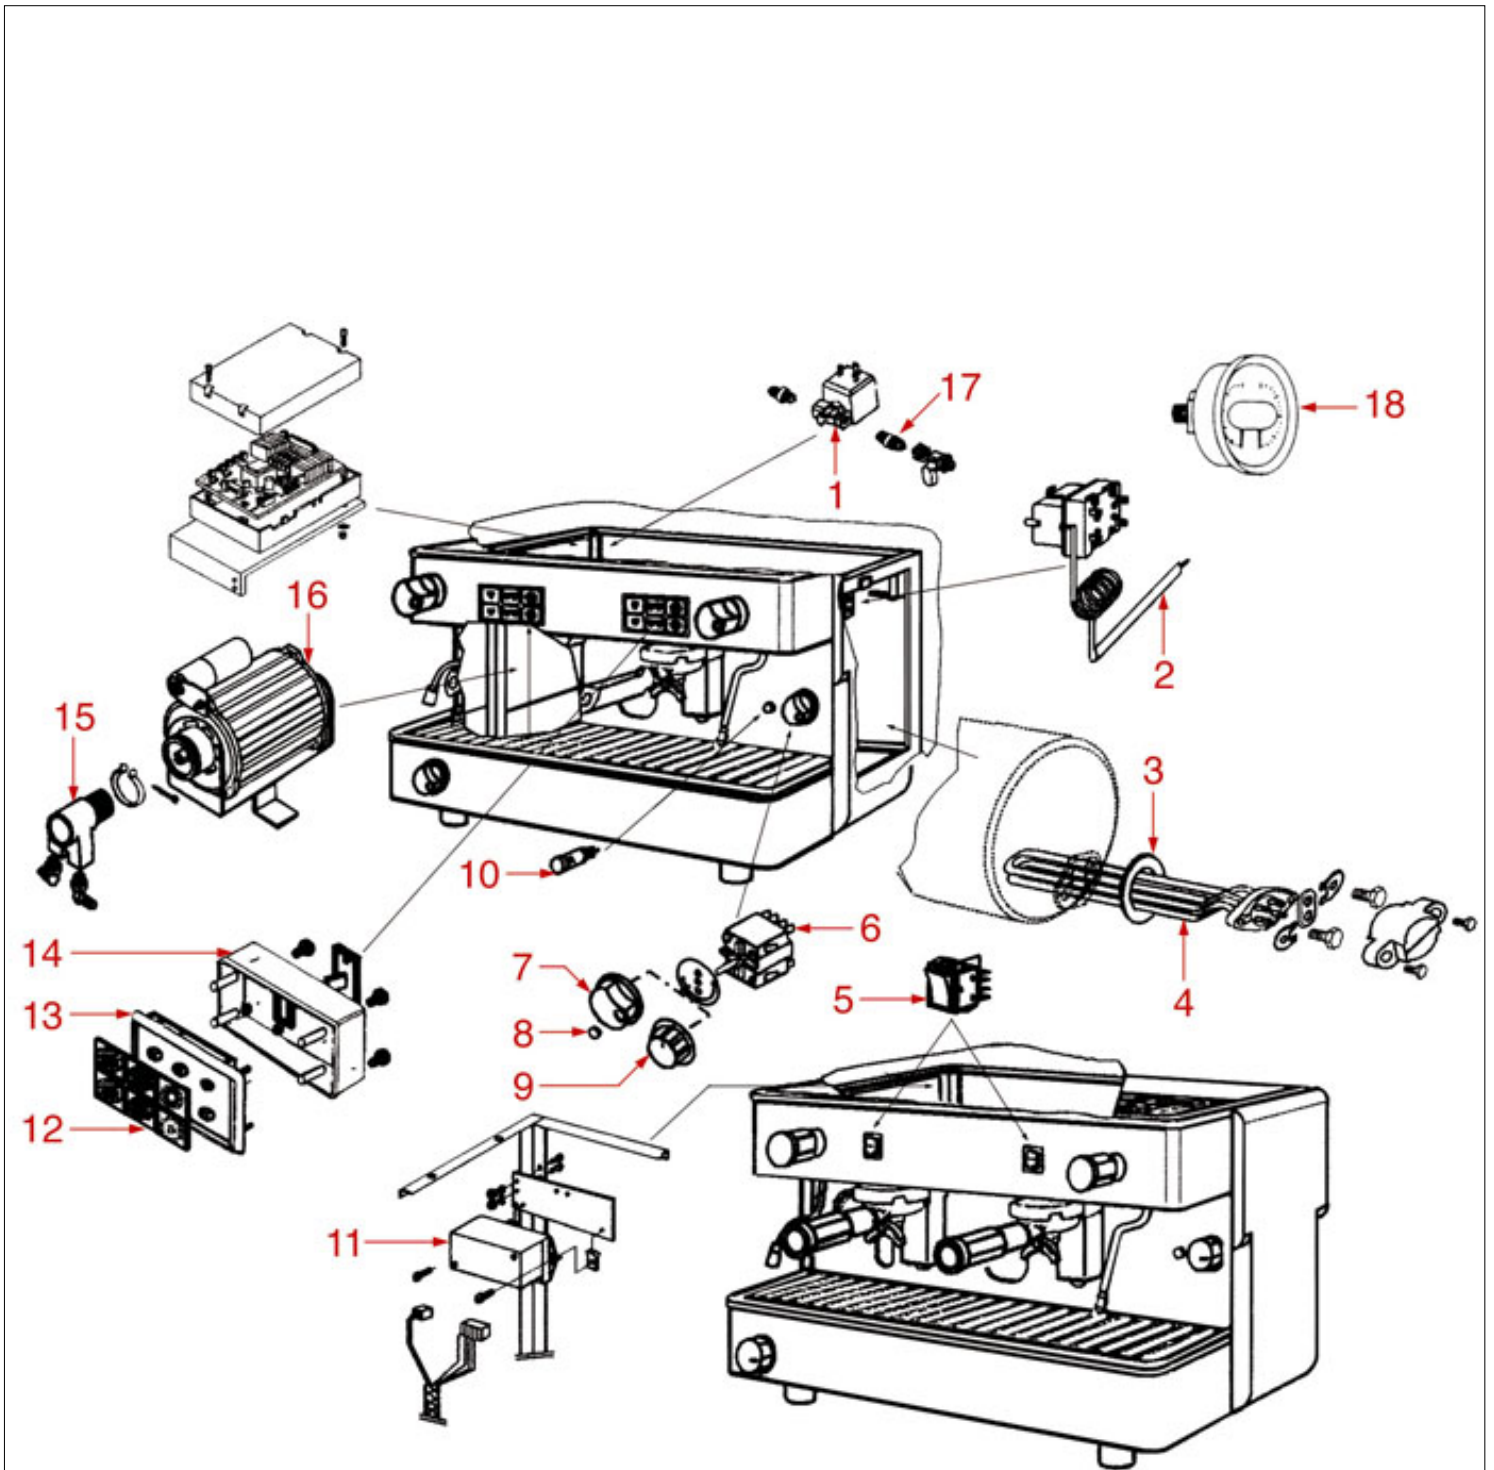

ELECTRIC COMPONENTS

IT01

ITALCREM

Position	LF code no.	Description
1	1120308	2-WAY SOLENOID VALVE SIRAI 230V 50Hz
2	1444509	THREE-PHASE THERMOSTAT 169°C
3	1186179	TEFLON FLAT GASKET \varnothing 57x42x3 mm
4	1755107	HEATING ELEMENT 2600W 220V
4	1755136	HEATING ELEMENT 3000W 230V
5	1319035	WHITE BIPOLAR SWITCH 16A 250V
6	1319031	SELECTOR SWITCH 0-2 POSITIONS 16A 250V
7	1241430	KNOB \varnothing 42 mm
8	1241378	SILK SCREEN PRINTING FLASH F.HANDLE
9	1241409	SELECTOR SWITCH KNOB BLACK
10	1221301	RED INDICATOR LAMP 250V
11	1341200	LEVEL REGULATOR 230V 50/60Hz 5A
12	1319064	PUSH-BUTTON PANEL MEMBRANE 6 BUTTONS
12	1319069	PUSH-BUTTON PANEL MEMBRANE 6 BUTTONS
12	1319070	PUSH-BUTTON PANEL MEMBRANE 6 BUTTONS
12	1319075	PUSH-BUTTON PANEL MEMBRANE 6 BUTTONS
13	1319065	PUSH-BUTTON PANEL 5 BUTTONS
14	1319068	BOX FOR PUSH-BUTTON PANEL
15	1330002	ROTARY VANE PUMP ROTOFLOW \varnothing 3/8" NPT
16	1240702	MOTOR RPM WITH CLAMP CONNECTION 165W
17	1349408	CONICAL COUPLING
18	1245024	BOILER PRESSURE GAUGE \varnothing 51 mm 0+3 bar
18	1245562	BOILER-PUMP PRESSURE GAUGE \varnothing 60 mm